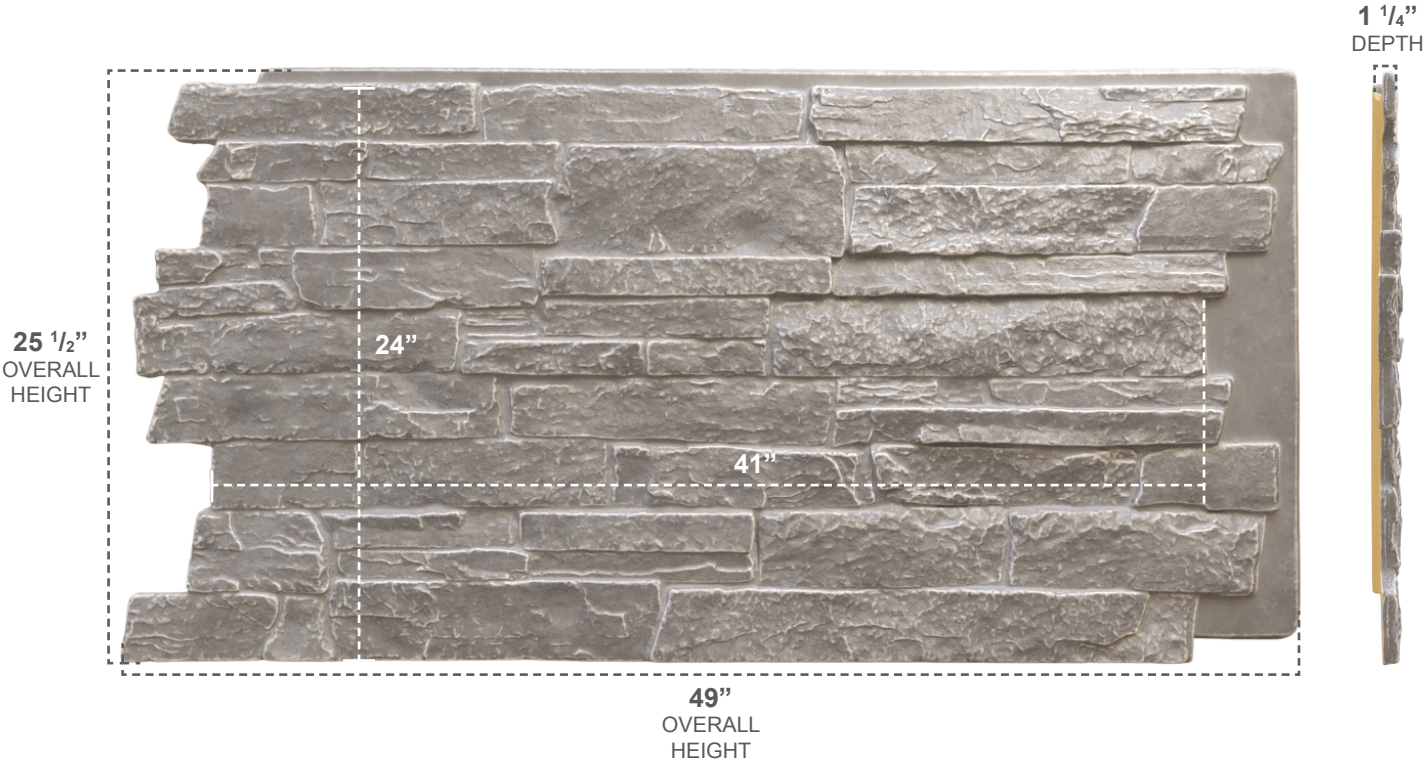

STONEWALL FAUX STONE PANELS

ACADIA LEDGE

COLOR	WIDTH	HEIGHT	DEPTH
GREY GRANITE	49"	25 1/2"	1 1/4"

OTHER FINISH OPTIONS

CANYON BROWN

SANDSTONE

SEDONA

SLATE GRAY

SMOKEY RIDGE

.....
OVER 20 MORE
OPTIONS TO
CHOOSE FROM