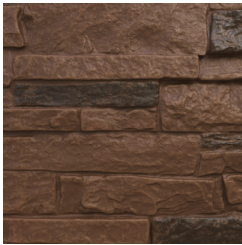

STONEWALL FAUX STONE PANELS

ACADIA LEDGE

COLOR	WIDTH	HEIGHT	DEPTH
GREY GRANITE	49"	25 1/2"	1 1/4"

OTHER FINISH OPTIONS

CANYON BROWN

SANDSTONE

SEDONA

SLATE GRAY

SMOKEY RIDGE

.....
OVER 20 MORE
OPTIONS TO
CHOOSE FROM